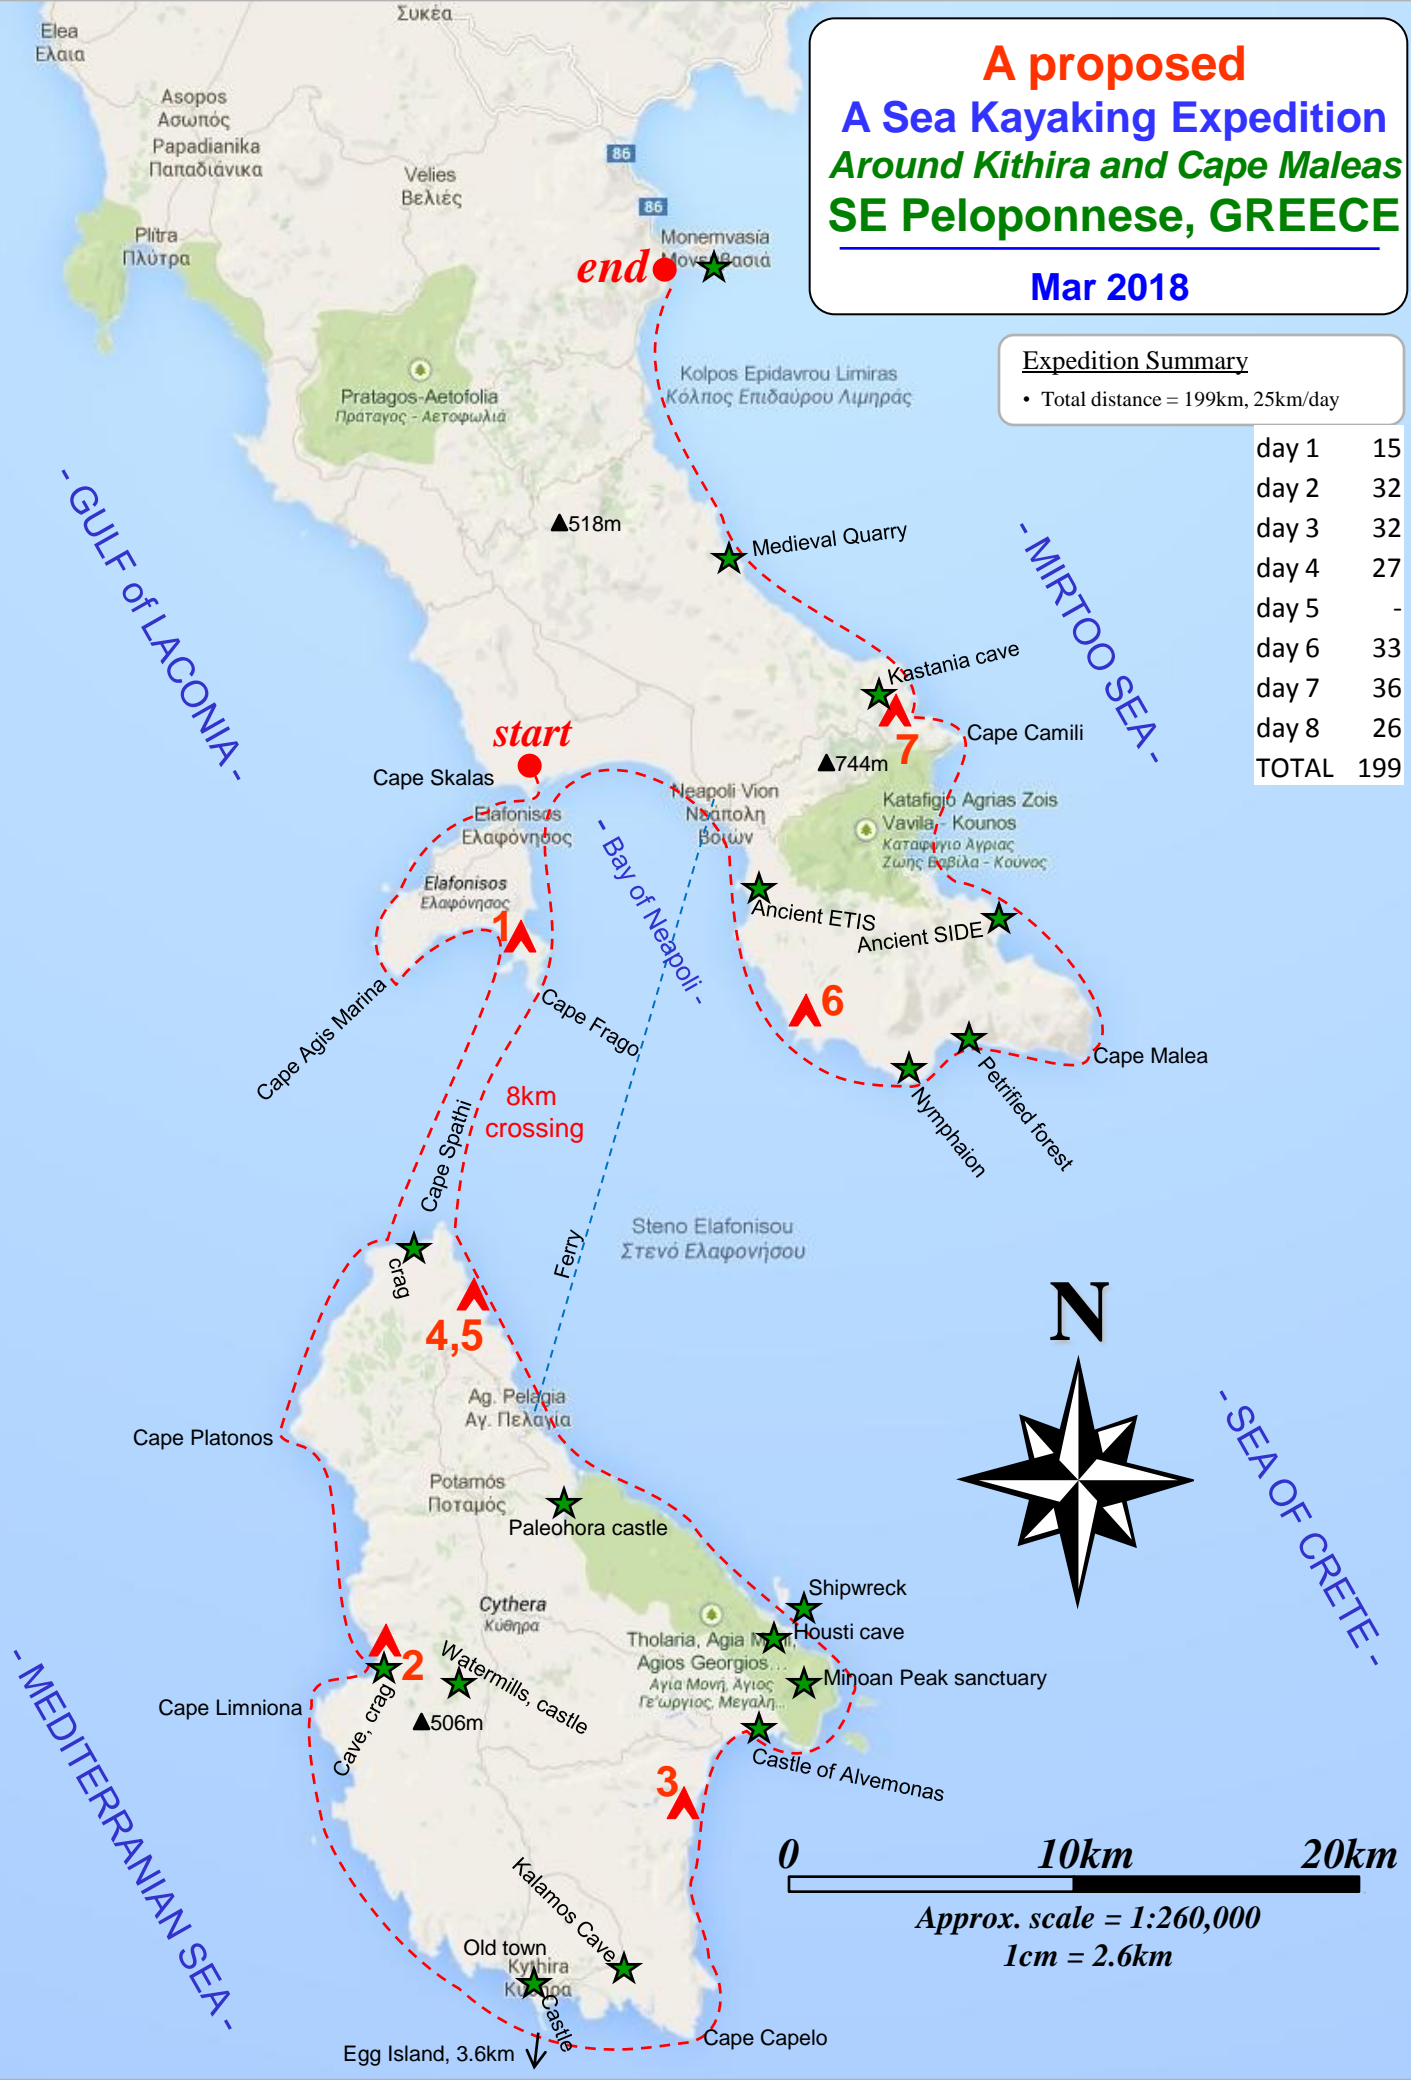

# A proposed A Sea Kayaking Expedition Around Kithira and Cape Maleas SE Peloponnese, GREECE

Mar 2018

## Expedition Summary

- Total distance = 199km, 25km/day

day 1	15
day 2	32
day 3	32
day 4	27
day 5	-
day 6	33
day 7	36
day 8	26
<b>TOTAL</b>	<b>199</b>

Approx. scale = 1:260,000  
1cm = 2.6km